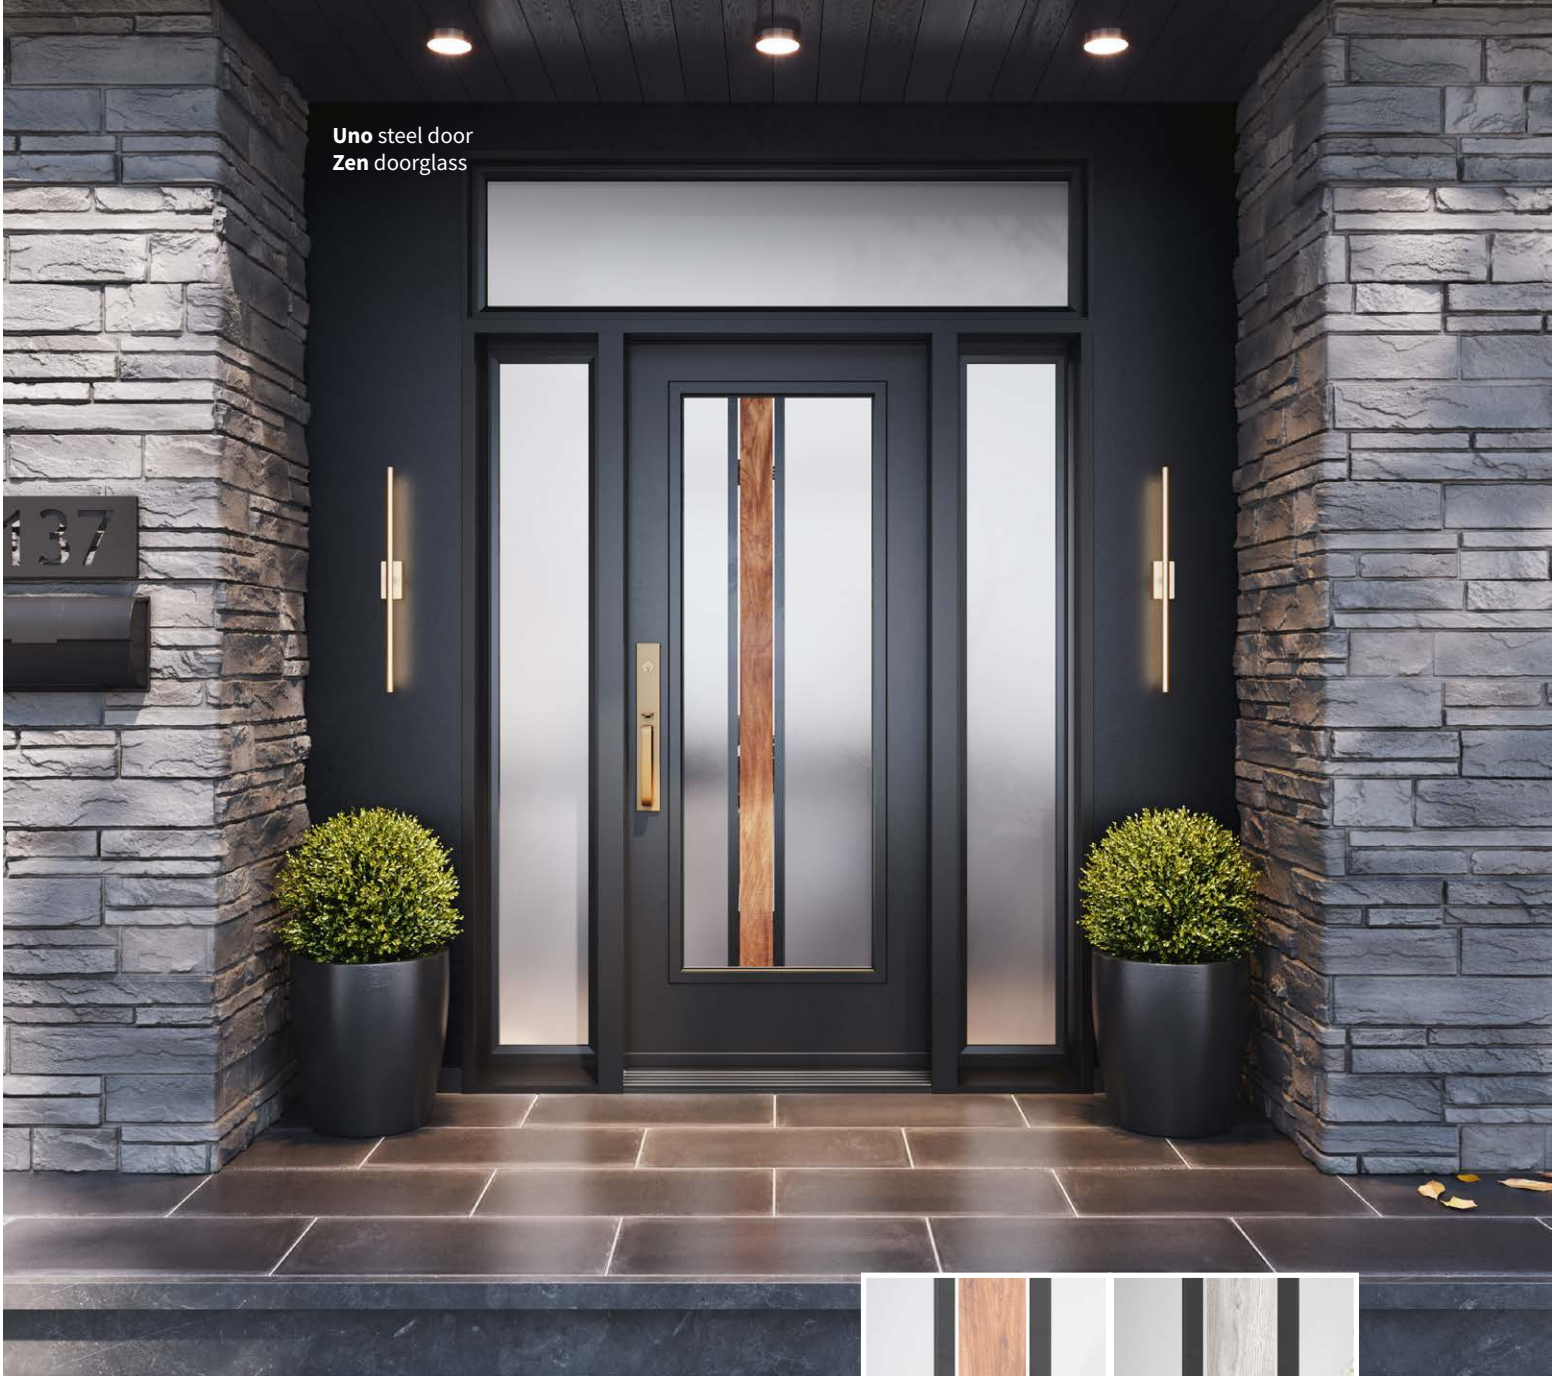

Uno steel door
Zen doorglass

Zen ^{NEW}

Other sizes available — 22"×64" Walnut clear, 22"×64" Aspen clear,
22"×48" Walnut clear, 22"×48" Aspen clear