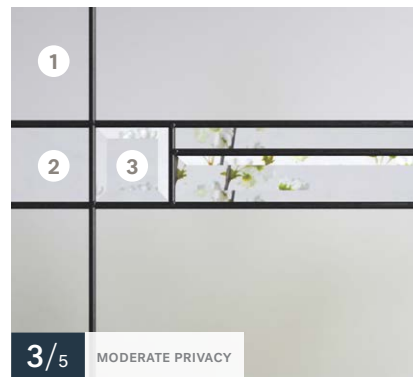

Uno steel door
Prism doorglass

Prism ^{NEW}

22"×64" / 7"×64"

22"×48" / 8"×48"

22"×36" / 8"×36"

Other sizes available — 22"×14⁷/₁₆"

Caming — ● Patina

Textures — **1** Satin finish glass,
2 Clear glass, **3** Beveled clear glass