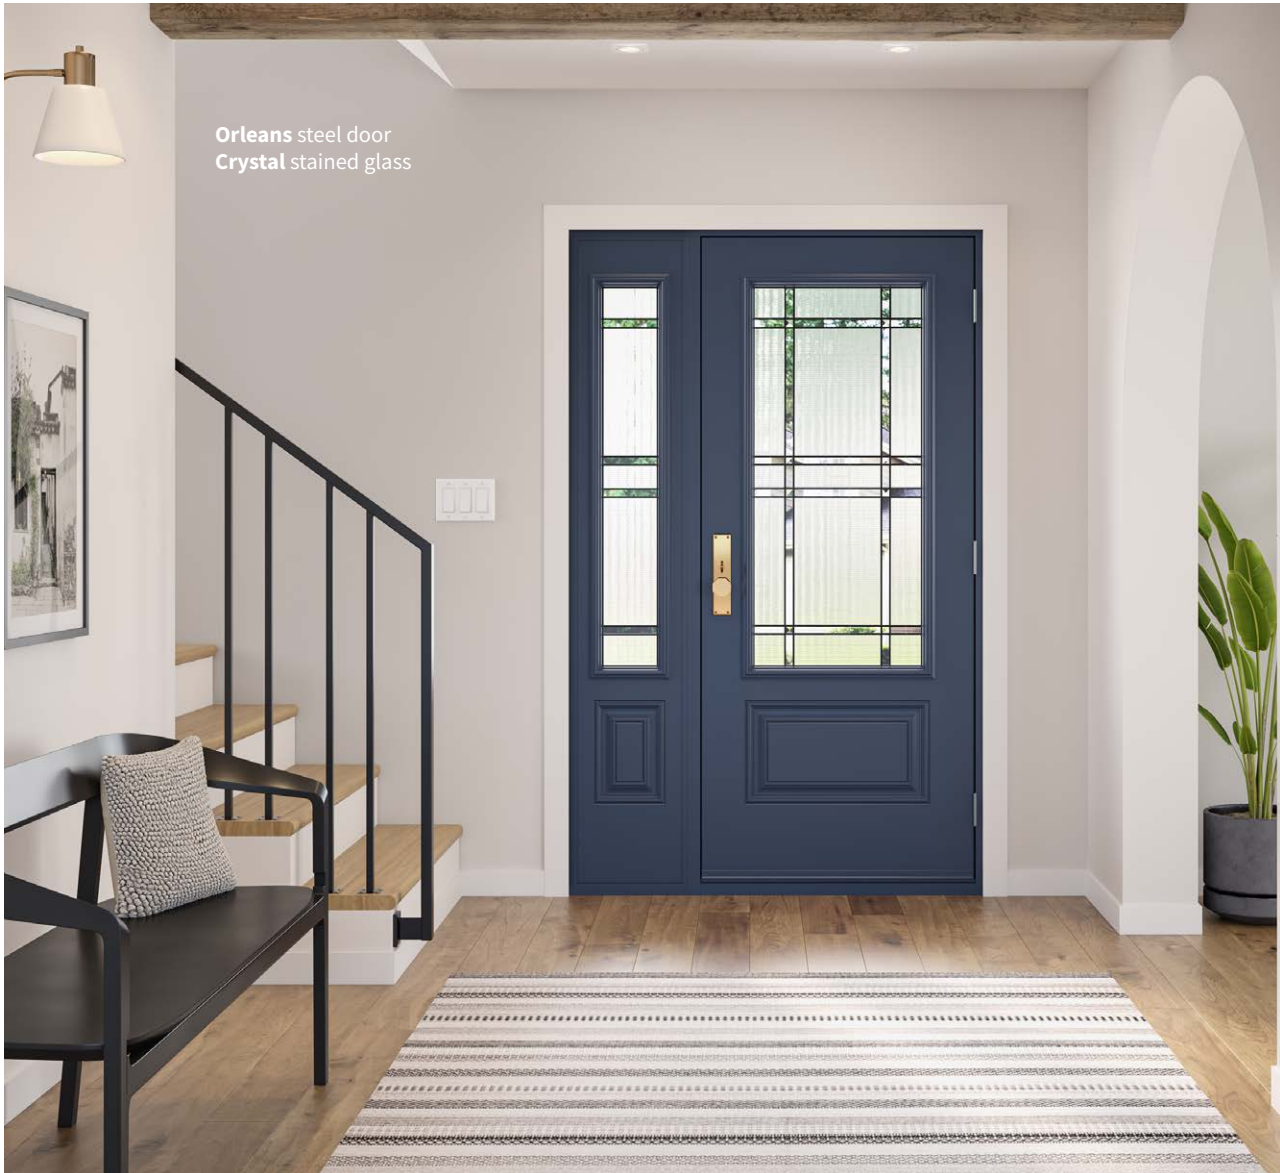

Crystal

22"×64" / 7"×64"

22"×48" / 8"×48"

22"×36" / 8"×36"

Other sizes available — 22"×17", 22"×14¹/₁₆"

Camings — ● Patina

Textures — 1 Screen glass, 2 Clear glass, 3 Beveled clear glass

Available in custom sizes

Sidelites & transoms — Screen glass