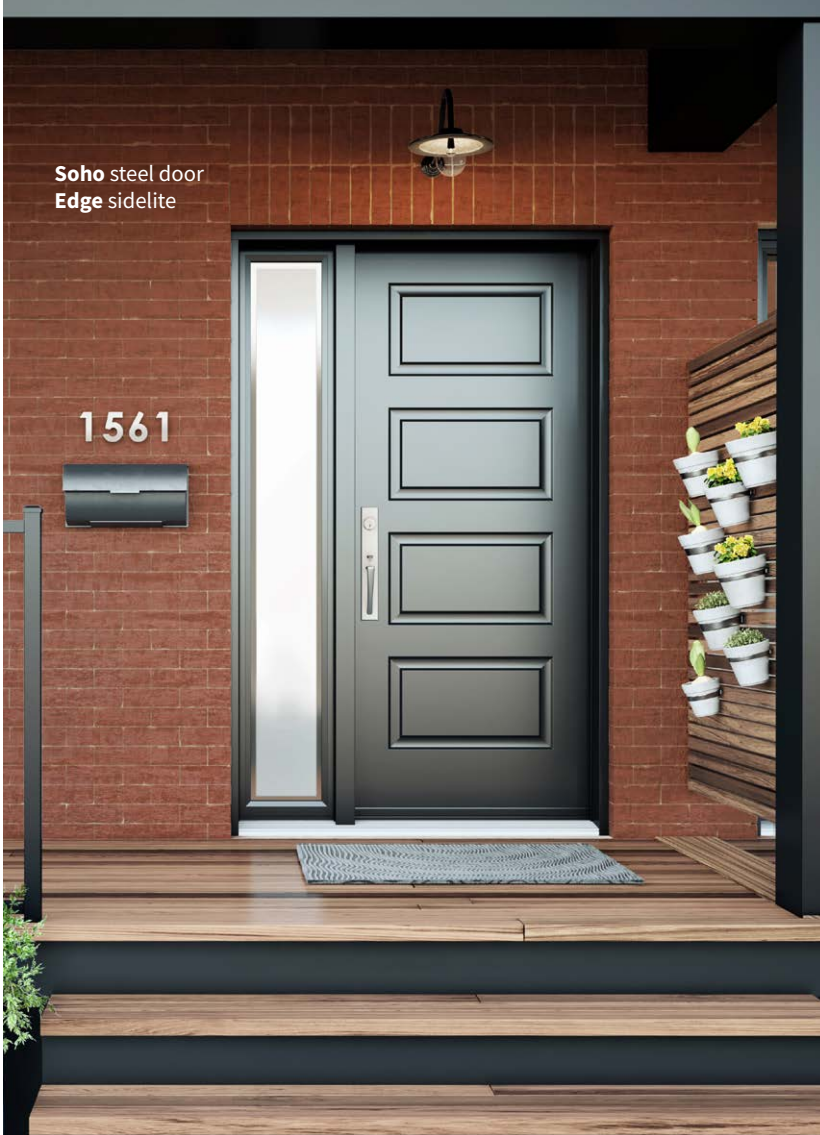

Soho steel door
Edge sidelite