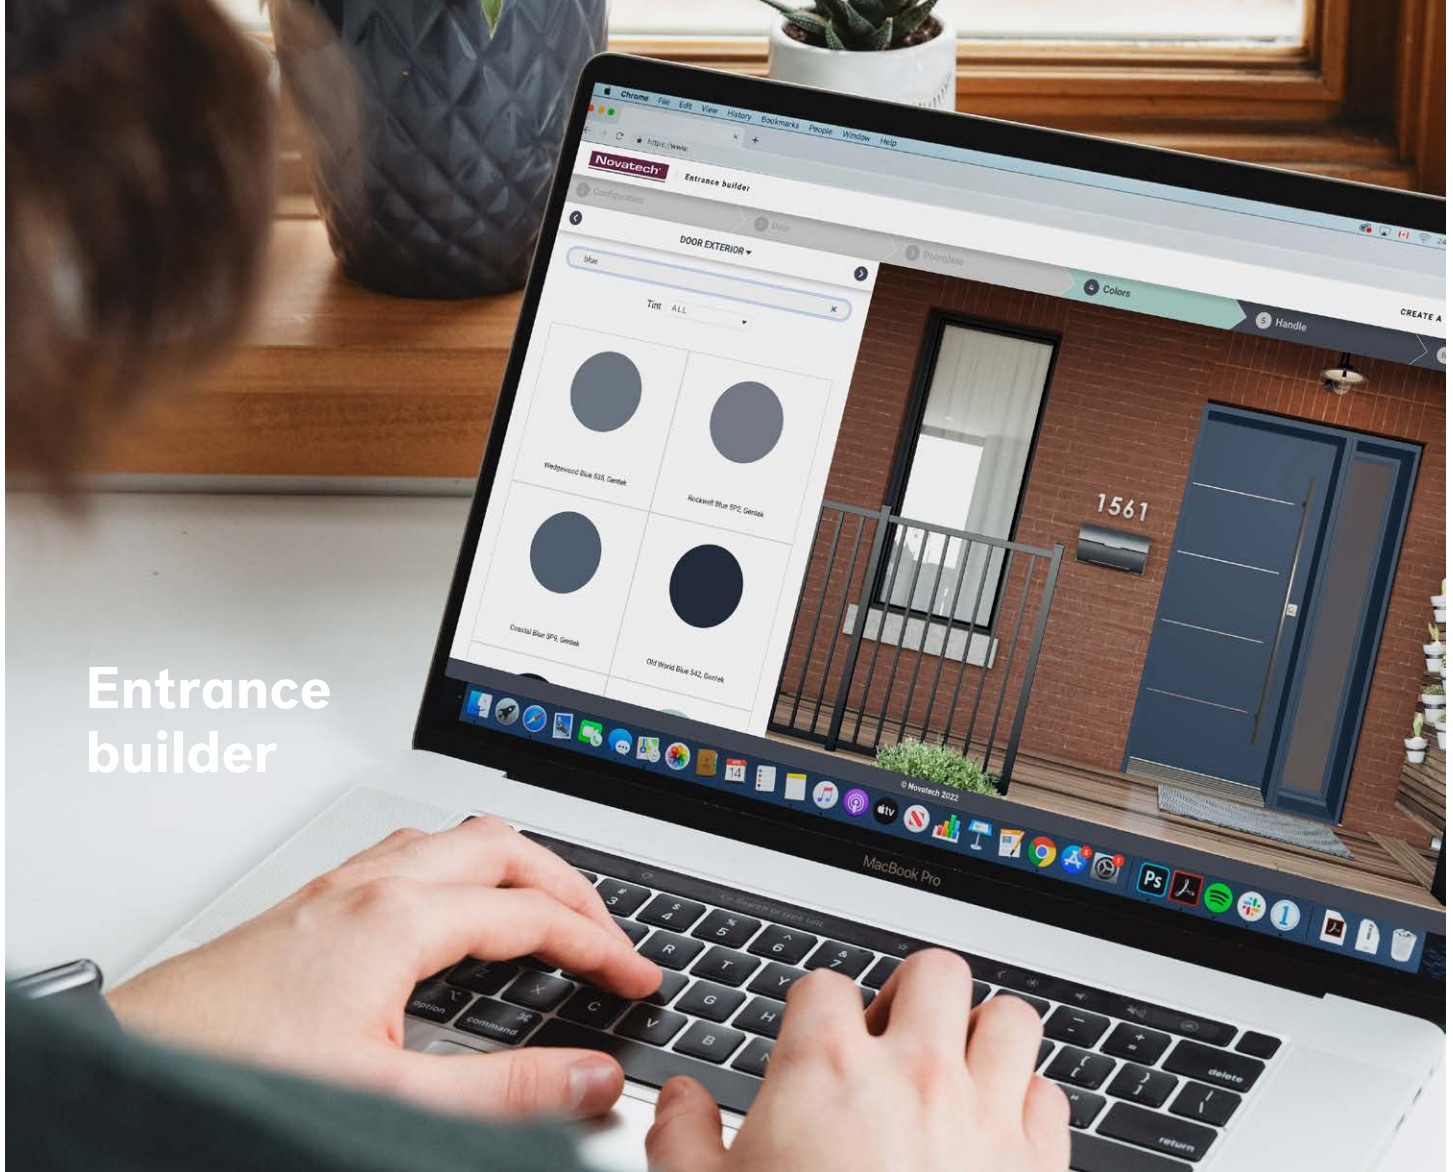

Zen ceramic print doorglass **NEW**
p.22

STYLE GUIDE

Entry Doors
2025 Collection

Entrance builder

Create your door!

In a few simple steps, visualize the products of your choice. Upload a photo of your home, add your favourite entry door configurations, and see if your chosen door and doorglass are a good fit for your home.

Start creating at
design.novatechgroup.com

Visit our website

Consult the complete catalog on our website for all of the available sizes, options and details for each of our products as well as many useful resources to help you get inspired and plan your entry door project.