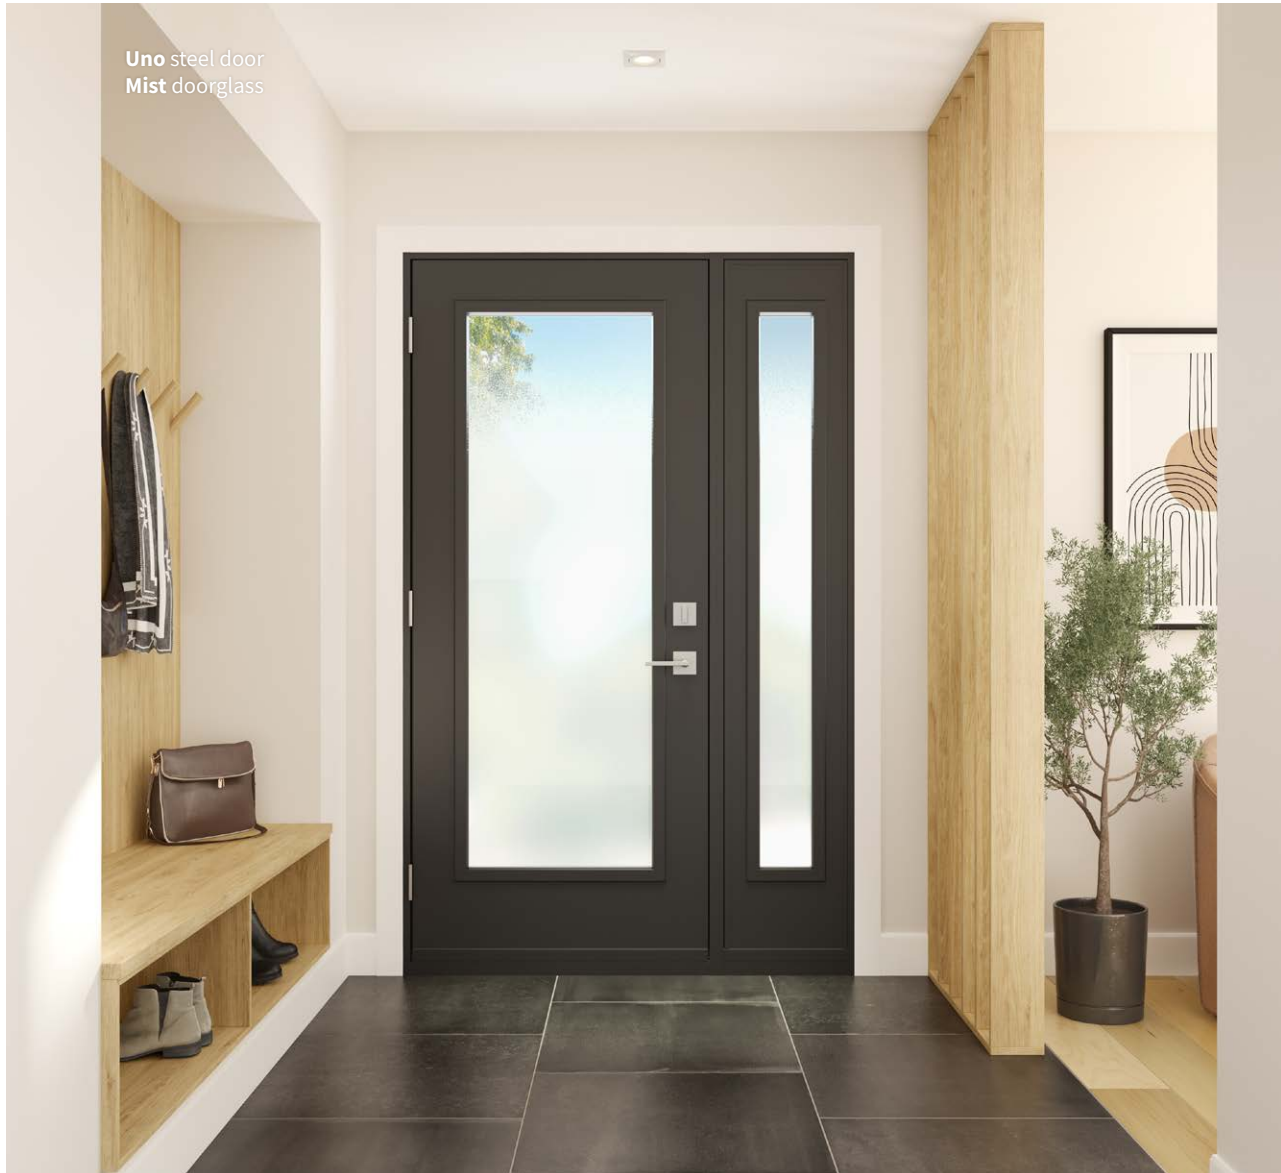

Nobel

22"×64" / 7"×64"

22"×48" / 8"×48"

22"×36" / 8"×36"

Caming — ● Flat patina

Textures — 1 Satin finish glass,
2 Beveled Satin glass, 3 Wide Reed glass

Available in custom sizes

Sidelites & transoms — Satin finish glass