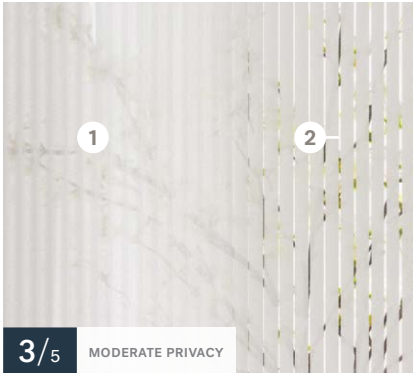

3/5 MODERATE PRIVACY

- Textures — **1** Sandblasted finish ink, **2** Clear glass
- Sidelites & transoms — Sandblasted finish glass