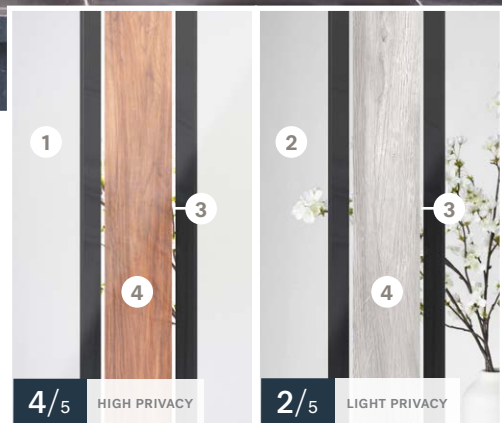

Walnut

Clear or sandblasted glass
In the picture : Sandblasted glass

Aspen

Clear or sandblasted glass
In the picture : Clear glass

Textures — 1 Sandblasted finish ink, 2 Clear glass,
3 Clear lines, 4 Ceramic ink

Sidelites & transoms — Sandblasted finish or clear glass