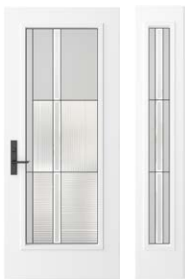

Nobel

22"×64" / 7"×64"