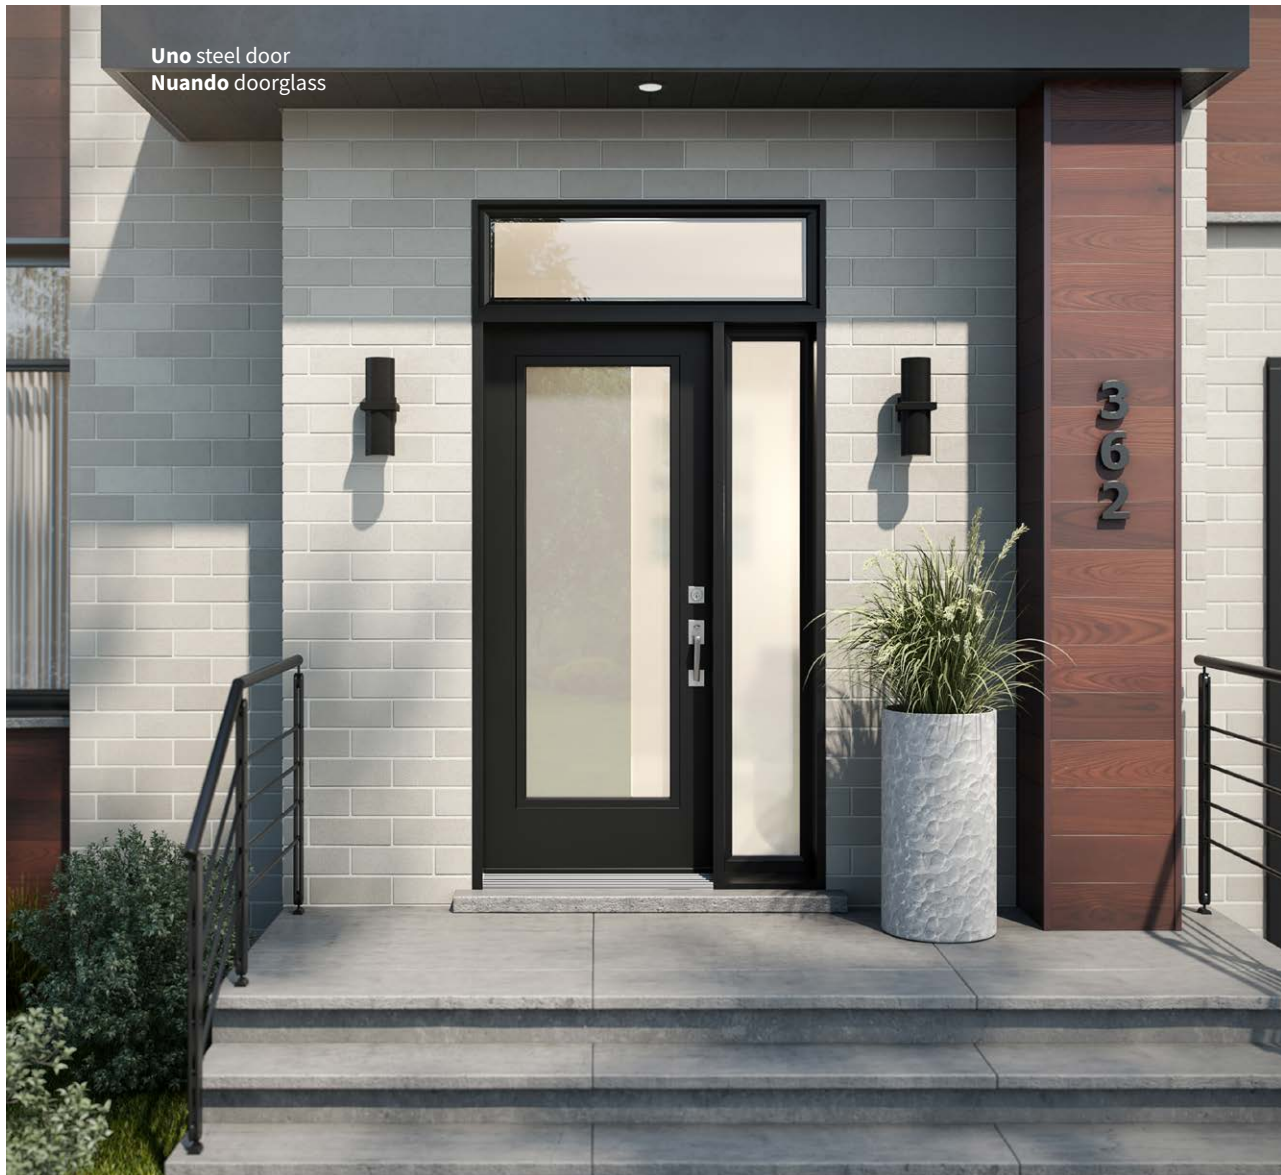

Nuando

Textures — 1 Gray sandblasted finish, 2 Clear glass, 3 Sandblasted finish

Sidelites & transoms — Sandblasted finish glass

Available in left and right hand versions (as seen from outside)